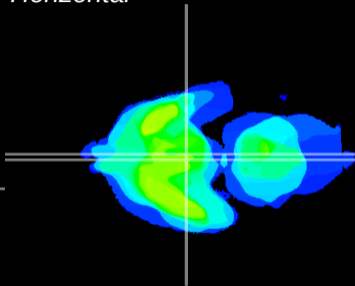

Coronal

Sagittal-R

Sagittal-L

ViBrism: CX02178
Horizontal

Arc