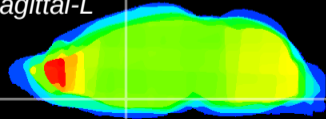

Coronal

Sagittal-R

Sagittal-L

ViBrism: CX02178
Horizontal

MPA