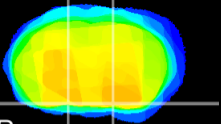

Coronal

Sagittal-R

Sagittal-L

ViBrism: CX02179
Horizontal

S0