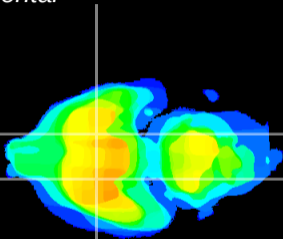

Coronal

Sagittal-R

Sagittal-L

ViBrism: CX02179
Horizontal

S0