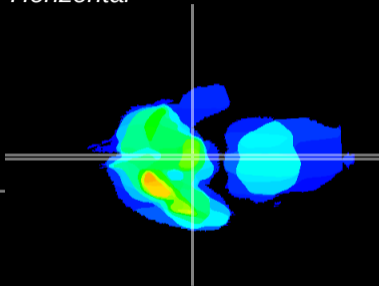

Coronal

Sagittal-R

Sagittal-L

ViBrism: CX02181
Horizontal

ME