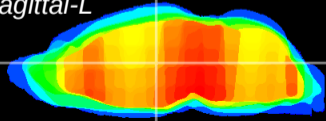

Coronal

Sagittal-R

Sagittal-L

ViBrism: CX02183
Horizontal

MD