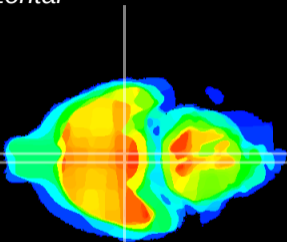

Coronal

Sagittal-R

Sagittal-L

ViBrism: CX02183
Horizontal

VMH