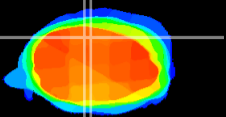

Coronal

Sagittal-R

Sagittal-L

ViBrism: CX02184  
Horizontal

Cb vermis