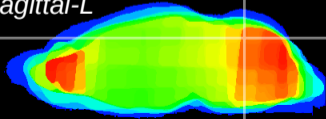

Coronal

Sagittal-R

Sagittal-L

ViBrism: CX02184  
Horizontal

Cb vermis