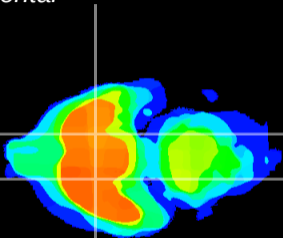

Coronal

Sagittal-R

Sagittal-L

ViBrism: CX02189
Horizontal

S0