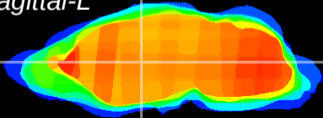

Coronal

Sagittal-R

Sagittal-L

ViBrism: CX02191
Horizontal

VA/VL