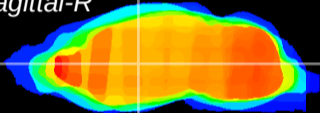

Coronal

Sagittal-R

Sagittal-L

ViBrism: CX02191
Horizontal

VA/VL