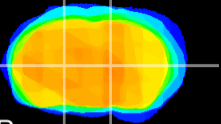

Coronal

Sagittal-R

Sagittal-L

ViBrism: CX02191
Horizontal

VA/VL