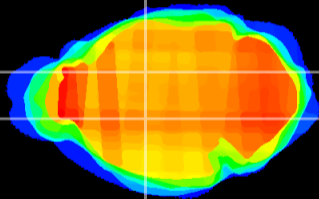

Coronal

Sagittal-R

Sagittal-L

ViBrism: CX02191
Horizontal

VA/VL