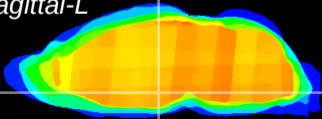

Coronal

Sagittal-R

Sagittal-L

ViBrism: CX02198
Horizontal

DM