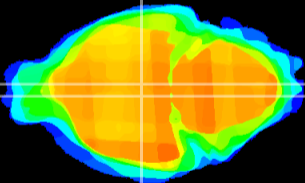

Coronal

Sagittal-R

Sagittal-L

ViBrism: CX02198
Horizontal

DM