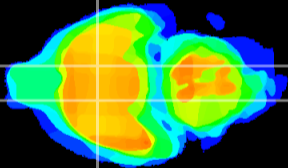

Coronal

Sagittal-R

Sagittal-L

ViBrism: CX02198
Horizontal

LH