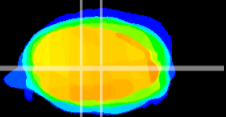

Coronal

Sagittal-R

Sagittal-L

ViBrism: CX02198
Horizontal

MVe