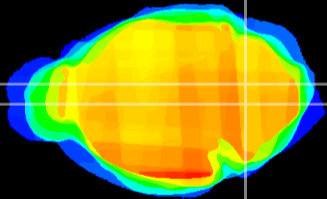

Coronal

Sagittal-R

Sagittal-L

ViBrism: CX02198
Horizontal

MVe