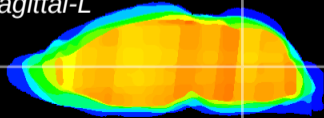

Coronal

Sagittal-R

Sagittal-L

ViBrism: CX02198
Horizontal

MVe