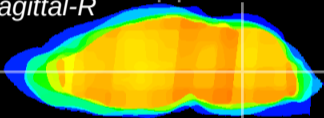

Coronal

Sagittal-R

Sagittal-L

ViBrism: CX02198
Horizontal

MVe