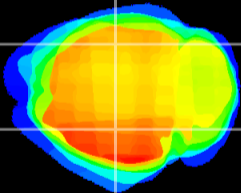

Coronal

Sagittal-R

Sagittal-L

ViBrism: CX02199
Horizontal

CA2/CA3