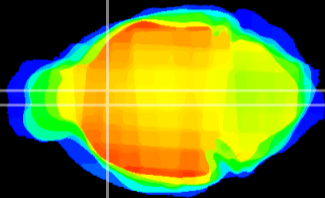

Coronal

Sagittal-R

Sagittal-L

ViBrism: CX02199
Horizontal

LS