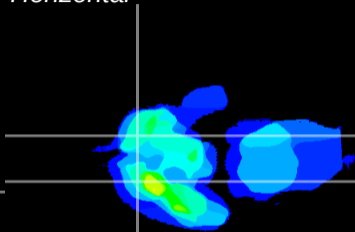

Coronal

Sagittal-R

Sagittal-L

ViBrism: CX02205
Horizontal

Tu