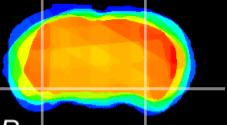

Coronal

Sagittal-R

Sagittal-L

ViBrism: CX02206
Horizontal