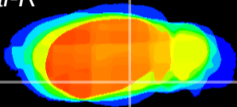

Coronal

Sagittal-R

Sagittal-L

ViBrism: CX02206
Horizontal