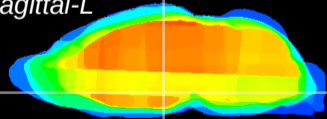

Coronal

Sagittal-R

Sagittal-L

ViBrism: CX02209
Horizontal

DM