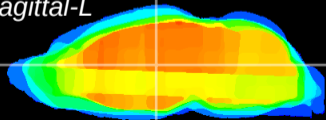

Coronal

Sagittal-R

Sagittal-L

ViBrism: CX02209
Horizontal

MD