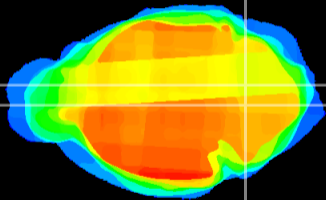

Coronal

Sagittal-R

Sagittal-L

ViBrism: CX02209
Horizontal

MVe