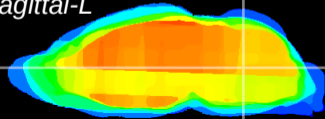

Coronal

Sagittal-R

Sagittal-L

ViBrism: CX02209
Horizontal

MVe