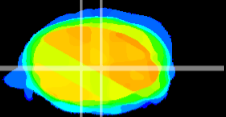

Coronal

Sagittal-R

Sagittal-L

ViBrism: CX02209
Horizontal

MVe