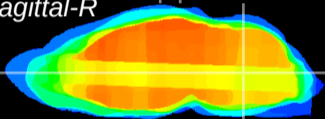

Coronal

Sagittal-R

Sagittal-L

ViBrism: CX02209
Horizontal

MVe