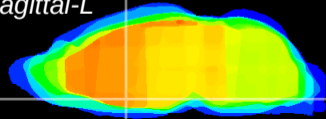

Coronal

Sagittal-R

Sagittal-L

ViBrism: CX02213
Horizontal

MPA