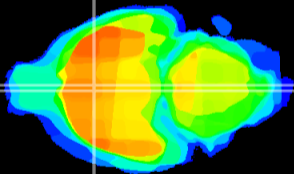

Coronal

Sagittal-R

Sagittal-L

ViBrism: CX02213
Horizontal

MPA