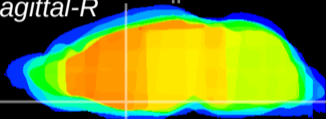

Coronal

Sagittal-R

Sagittal-L

ViBrism: CX02213
Horizontal

MPA