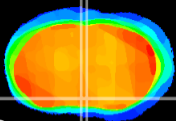

Coronal

Sagittal-R

Sagittal-L

ViBrism: CX02213
Horizontal

MPA