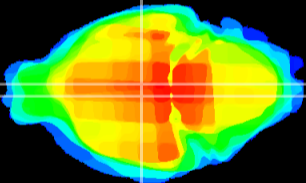

Coronal

Sagittal-R

Sagittal-L

ViBrism: CX02215
Horizontal

DM