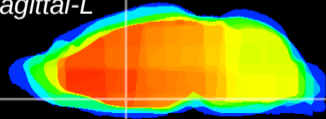

Coronal

Sagittal-R

Sagittal-L

ViBrism: CX02216
Horizontal

MPA