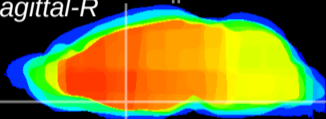

Coronal

Sagittal-R

Sagittal-L

ViBrism: CX02216
Horizontal

MPA