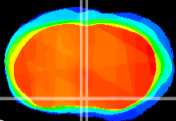

Coronal

Sagittal-R

Sagittal-L

ViBrism: CX02216
Horizontal

MPA