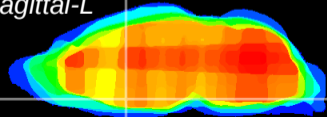

Coronal

Sagittal-R

Sagittal-L

ViBrism: CX02219
Horizontal

MPA