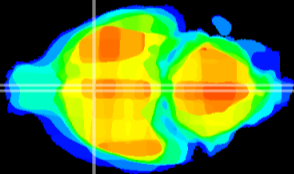

Coronal

Sagittal-R

Sagittal-L

ViBrism: CX02219
Horizontal

MPA