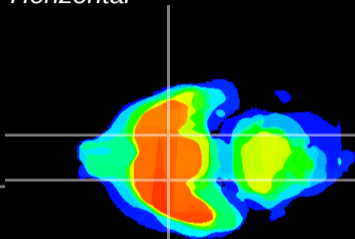

Coronal

Sagittal-R

Sagittal-L

ViBrism: CX02221
Horizontal

S0