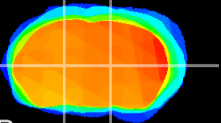

Coronal

Sagittal-R

Sagittal-L

ViBrism: CX02224
Horizontal

VA/VL