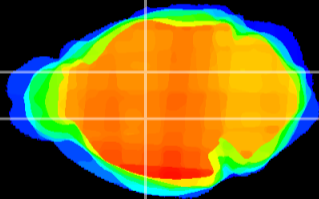

Coronal

Sagittal-R

Sagittal-L

ViBrism: CX02224
Horizontal

VA/VL