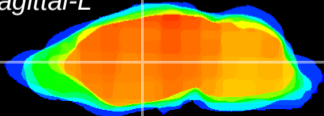

Coronal

Sagittal-R

Sagittal-L

ViBrism: CX02224
Horizontal

VA/VL