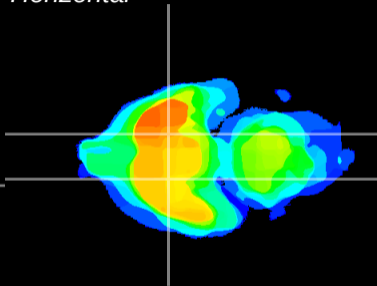

Coronal

Sagittal-R

Sagittal-L

ViBrism: CX02226
Horizontal

S0