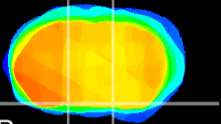

Coronal

Sagittal-R

Sagittal-L

ViBrism: CX02226
Horizontal

S0