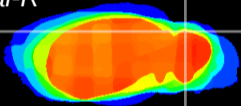

Coronal

Sagittal-R

Sagittal-L

ViBrism: CX02228
Horizontal

Cb lobe