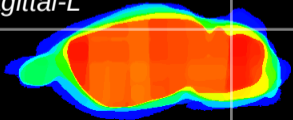

Coronal

Sagittal-R

Sagittal-L

ViBrism: CX02228
Horizontal

Cb lobe