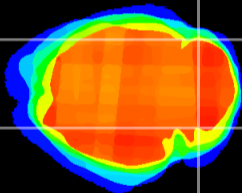

Coronal

Sagittal-R

Sagittal-L

ViBrism: CX02228
Horizontal

Cb lobe