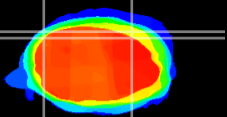

Coronal

Sagittal-R

Sagittal-L

ViBrism: CX02228
Horizontal

Cb lobe