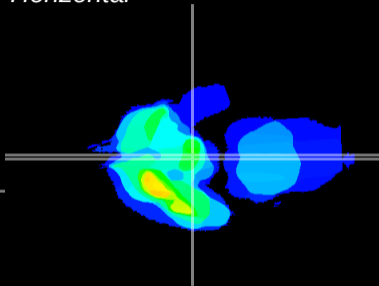

Coronal

Sagittal-R

Sagittal-L

ViBrism: CX02231
Horizontal

ME