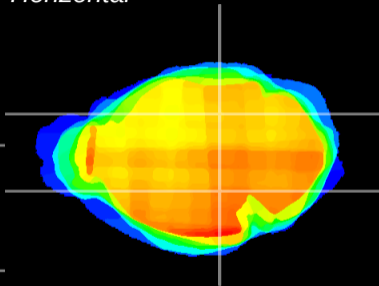

Coronal

Sagittal-R

Sagittal-L

ViBrism: CX02231
Horizontal

MG