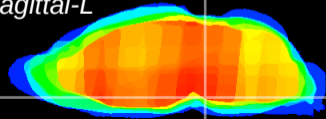

Coronal

Sagittal-R

Sagittal-L

ViBrism: CX02243
Horizontal

Pn