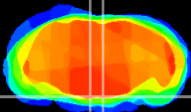

Coronal

Sagittal-R

Sagittal-L

ViBrism: CX02243
Horizontal

Pn