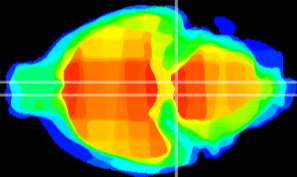

Coronal

Sagittal-R

Sagittal-L

ViBrism: CX02243
Horizontal

Pn