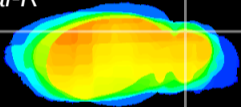

Coronal

Sagittal-R

Sagittal-L

ViBrism: CX02246
Horizontal

Cb lobe