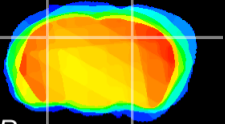

Coronal

Sagittal-R

Sagittal-L

ViBrism: CX02247
Horizontal

CA2/CA3