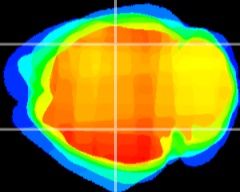

Coronal

Sagittal-R

Sagittal-L

ViBrism: CX02247
Horizontal

CA2/CA3