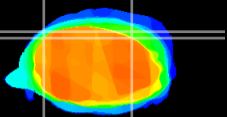

Coronal

Sagittal-R

Sagittal-L

ViBrism: CX02248
Horizontal

Cb lobe