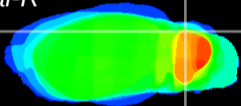

Coronal

Sagittal-R

Sagittal-L

ViBrism: CX02248
Horizontal

Cb lobe