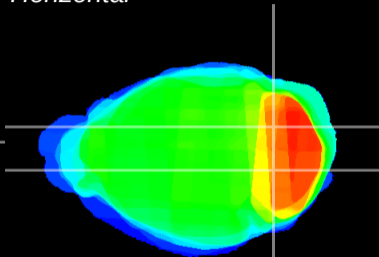

Coronal

Sagittal-R

Sagittal-L

ViBrism: CX02248
Horizontal

Cb nucleus