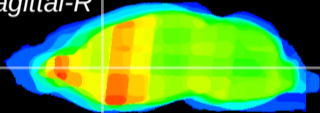

Coronal

Sagittal-R

Sagittal-L

ViBris: CX02250  
Horizontal

CPU medial