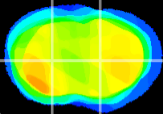

Coronal

Sagittal-R

Sagittal-L

ViBris: CX02250  
Horizontal

CPU medial