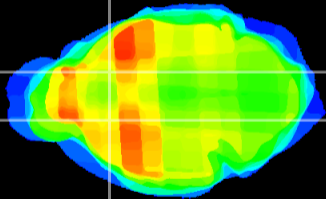

Coronal

Sagittal-R

Sagittal-L

ViBris: CX02250  
Horizontal

CPU medial