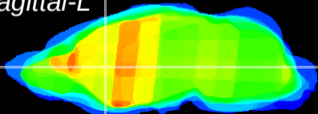

Coronal

Sagittal-R

Sagittal-L

ViBris: CX02250  
Horizontal

CPU medial