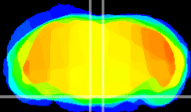

Coronal

Sagittal-R

Sagittal-L

ViBrism: CX02257
Horizontal

Pn