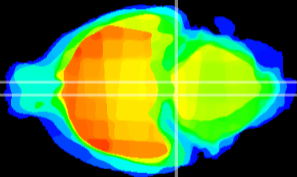

Coronal

Sagittal-R

Sagittal-L

ViBrism: CX02257
Horizontal

Pn