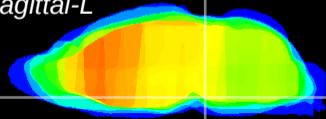

Coronal

Sagittal-R

Sagittal-L

ViBrism: CX02257
Horizontal

Pn