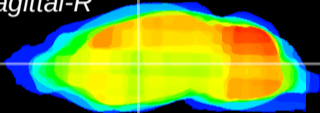

Coronal

Sagittal-R

Sagittal-L

ViBrism: CX02259
Horizontal

VA/VL