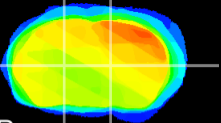

Coronal

Sagittal-R

Sagittal-L

ViBrism: CX02259
Horizontal

VA/VL