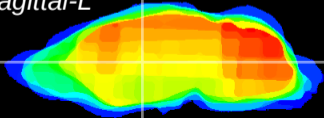

Coronal

Sagittal-R

Sagittal-L

ViBrism: CX02259
Horizontal

VA/VL