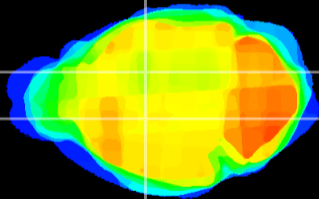

Coronal

Sagittal-R

Sagittal-L

ViBrism: CX02259
Horizontal

VA/VL