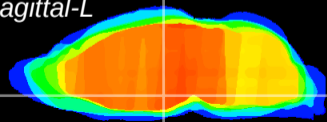

Coronal

Sagittal-R

Sagittal-L

ViBrism: CX02260
Horizontal

DM