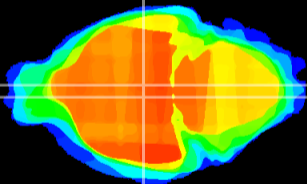

Coronal

Sagittal-R

Sagittal-L

ViBrism: CX02260
Horizontal

DM