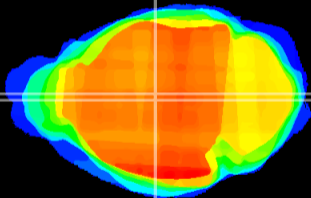

Coronal

Sagittal-R

Sagittal-L

ViBrism: CX02260
Horizontal

MD