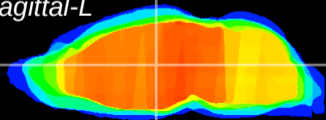

Coronal

Sagittal-R

Sagittal-L

ViBrism: CX02260
Horizontal

MD