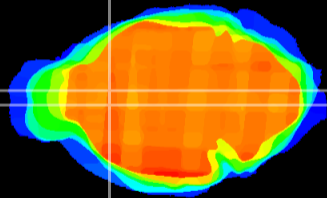

Coronal

Sagittal-R

Sagittal-L

ViBrism: CX02264
Horizontal

LS