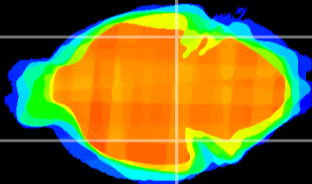

Coronal

Sagittal-R

Sagittal-L

ViBrism: CX02264
Horizontal

ventral S