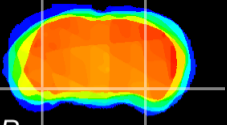

Coronal

Sagittal-R

Sagittal-L

ViBrism: CX02264
Horizontal

ventral S