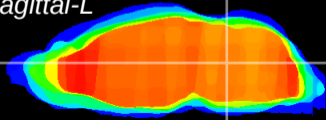

Coronal

Sagittal-R

Sagittal-L

ViBrism: CX02268
Horizontal

Tg