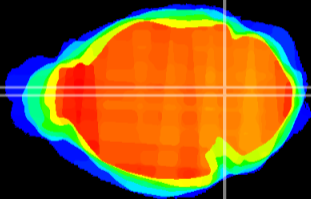

Coronal

Sagittal-R

Sagittal-L

ViBrism: CX02268
Horizontal

Tg