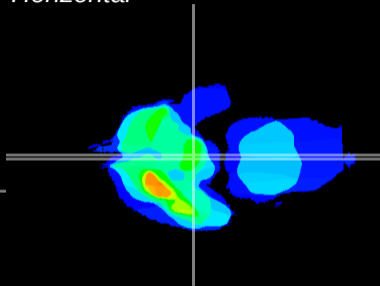

Coronal

Sagittal-R

Sagittal-L

ViBrism: CX02269
Horizontal

ME