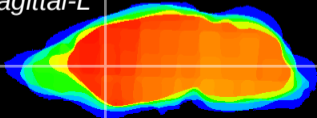

Coronal

Sagittal-R

Sagittal-L

ViBrism: CX02270
Horizontal

CPu medial