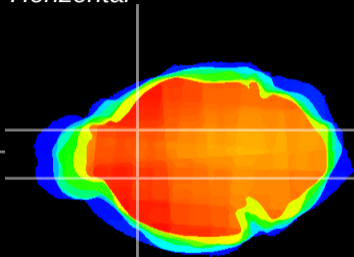

Coronal

Sagittal-R

Sagittal-L

ViBrism: CX02270
Horizontal

CPu medial