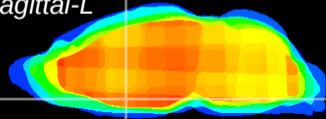

Coronal

Sagittal-R

Sagittal-L

ViBrism: CX02271  
Horizontal

MPA