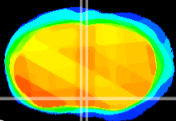

Coronal

Sagittal-R

Sagittal-L

ViBrism: CX02271  
Horizontal

MPA