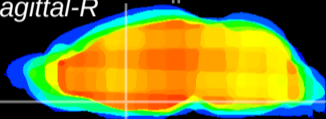

Coronal

Sagittal-R

Sagittal-L

ViBrism: CX02271  
Horizontal

MPA