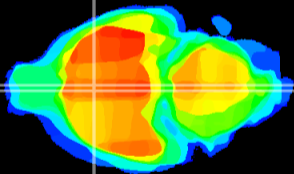

Coronal

Sagittal-R

Sagittal-L

ViBrism: CX02271  
Horizontal

MPA