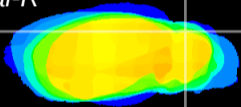

Coronal

Sagittal-R

Sagittal-L

ViBrism: CX02276
Horizontal

Cb lobe