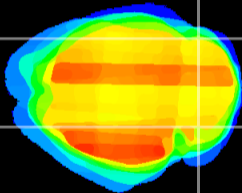

Coronal

Sagittal-R

Sagittal-L

ViBrism: CX02276
Horizontal

Cb lobe