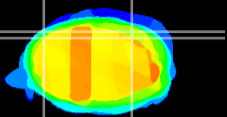

Coronal

Sagittal-R

Sagittal-L

ViBrism: CX02276
Horizontal

Cb lobe