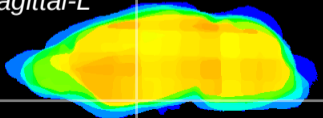

Coronal

Sagittal-R

Sagittal-L

ViBrism: CX02276
Horizontal

S0