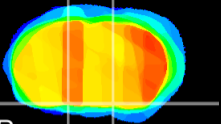

Coronal

Sagittal-R

Sagittal-L

ViBrism: CX02276
Horizontal

S0