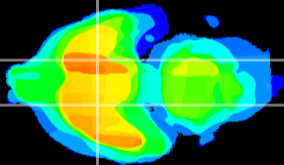

Coronal

Sagittal-R

Sagittal-L

ViBrism: CX02276
Horizontal

S0