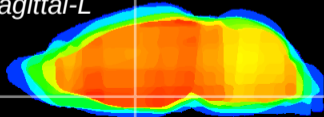

Coronal

Sagittal-R

Sagittal-L

ViBrisM: CX02280  
Horizontal

SPa dorsal