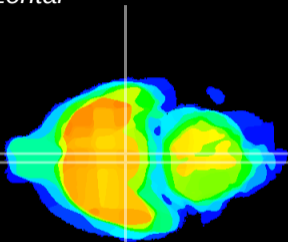

Coronal

Sagittal-R

Sagittal-L

ViBrism: CX02284
Horizontal

VMH