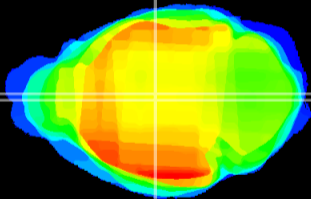

Coronal

Sagittal-R

Sagittal-L

ViBrism: CX02288
Horizontal

MD