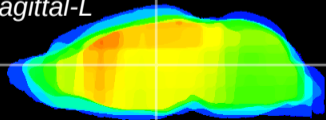

Coronal

Sagittal-R

Sagittal-L

ViBrism: CX02288
Horizontal

MD